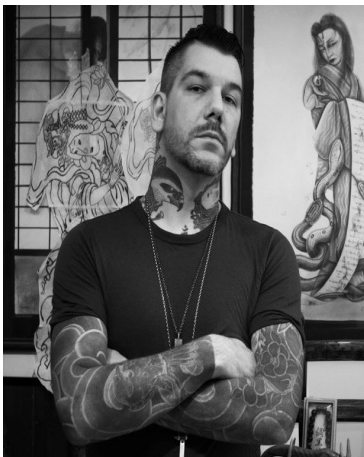

Ash Coffee Table Sculpted by Lupo Horiōkami

PRICE	€4,840
PRODUCT URL	View online
MATERIALS	Metal, Wood, Ash, Brass
DESIGNERS	Lupo Horiōkami
DIMENSIONS (CM)	44.9 x 90 x 60 cm
DIMENSIONS (INCHES)	17.6 x 35.4 x 23.6 in
EDITION	Limited Edition
LEAD TIME	7-8 Weeks
ADDITIONAL INFORMATION	Made to order creations can be done: please contact us for any request.

DESIGNER

Lupo Horiōkami

Lupo Horiōkami is a conceptual design practice that weaves together the quiet elegance of Japanese aesthetics with the clarity of contemporary European design. Working across furniture, lighting, and collectible objects, the studio explores how form, material, and symbolism can intersect to create pieces that transcend functionality. Natural materials—wood, stone, paper, and metal—are treated with restraint and reverence, resulting in minimalist forms that carry layered meaning. Each work invites contemplation, often evoking themes of ritual, impermanence, and transformation. The dialogue between object and user becomes