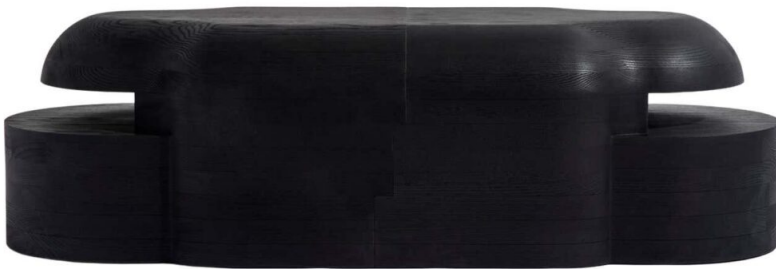

## Set Lahmu Bench by Sizar Alexis

PRICE	€41,580
PRODUCT URL	<a href="#">View online</a>
DESIGNERS	Sizar Alexis
DIMENSIONS (CM)	70 x 180 x 50 cm
DIMENSIONS (INCHES)	27.5 x 70.8 x 19.6 in
EDITION	Limited Edition of 10
LEAD TIME	11-12 Weeks
ADDITIONAL INFORMATION	Made to order creations can be done: please contact us for any request.
MATERIALS	Wood, Oak