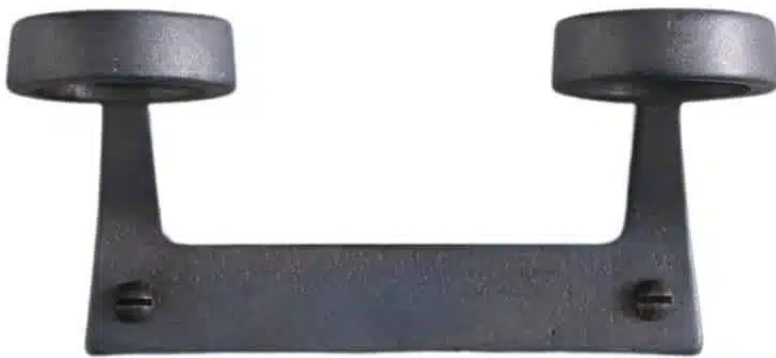

Blackened Duo Bottle Bracket by Henry Wilson

PRICE	€270
PRODUCT URL	View online
DESIGNERS	Henry Wilson
DIMENSIONS (CM)	7.1 x 14.7 x 5.7cm
DIMENSIONS (INCHES)	3 x 6 x 2 in
EDITION	Limited Edition
LEAD TIME	7-8 Weeks
ADDITIONAL INFORMATION	Made to order creations can be done: please contact us for any request.
MATERIALS	Metal, Aluminum, Bronze