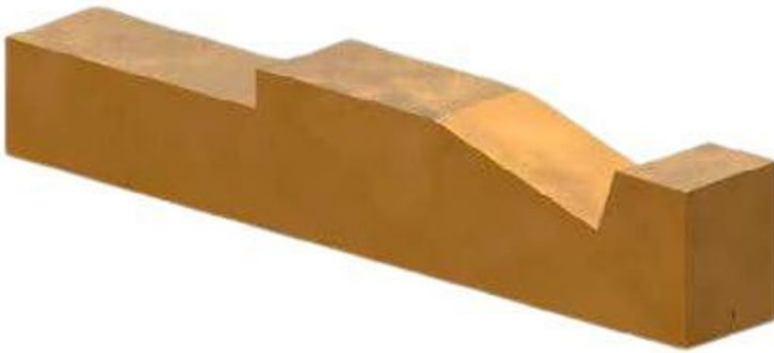

The Wall 01 Coffee Table by Sing Chan

PRICE	€2,330
PRODUCT URL	View online
DESIGNERS	Sing Chan
DIMENSIONS (CM)	100 x 15 x 20 cm
DIMENSIONS (INCHES)	39.3 x 5.9 x 7.8 in
EDITION	Limited Edition
LEAD TIME	7-8 Weeks
ADDITIONAL INFORMATION	Made to order creations can be done: please contact us for any request.
MATERIALS	Metal, Stainless Steel, Steel