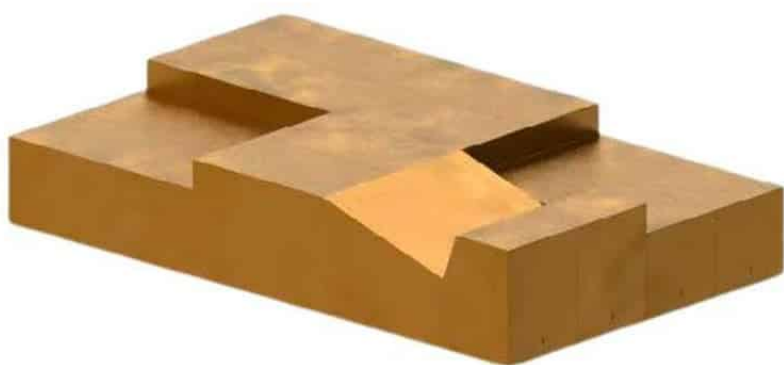

The Wall 04 Set Of 4 Coffee Tables by Sing Chan

PRICE	€9,300
PRODUCT URL	View online
DESIGNERS	Sing Chan
DIMENSIONS (CM)	100 x 60 x 20 cm
DIMENSIONS (INCHES)	39.3 x 23.6 x 7.8 in
EDITION	Limited Edition
LEAD TIME	7-8 Weeks
ADDITIONAL INFORMATION	Made to order creations can be done: please contact us for any request.
MATERIALS	Metal, Stainless Steel, Steel