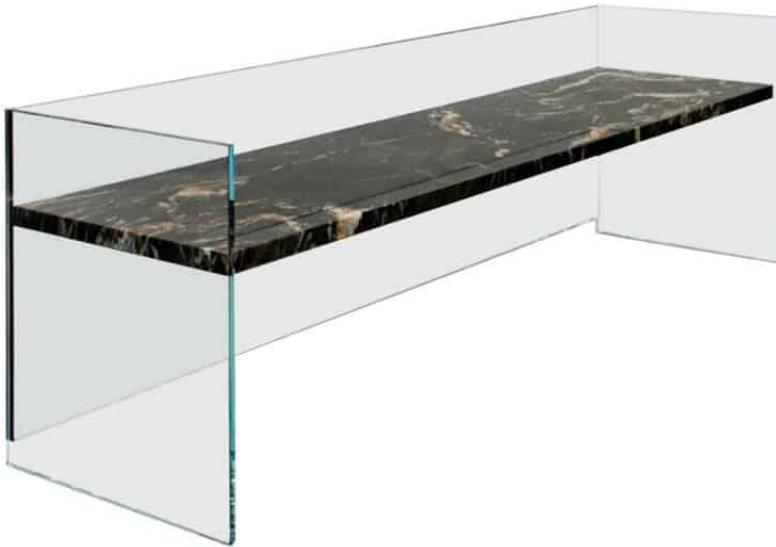

So We Meet Again Long Bench by Claste

PRICE	€11,200
PRODUCT URL	View online
DESIGNERS	Claste
DIMENSIONS (CM)	50.8 x 122 x 55.9 cm
DIMENSIONS (INCHES)	20 x 48 x 22 in
EDITION	Limited Edition
LEAD TIME	7-8 Weeks
ADDITIONAL INFORMATION	Made to order creations can be done: please contact us for any request.
MATERIALS	Glass, Marble, Stone

DESIGNER

Claste

Claste is a design studio known for its architectural approach to furniture and lighting, emphasizing material integrity and structural elegance. The studio's work features clean lines, refined details, and an interplay between solid and transparent elements. Claste often utilizes metals, glass, and wood to produce highly crafted pieces that blend