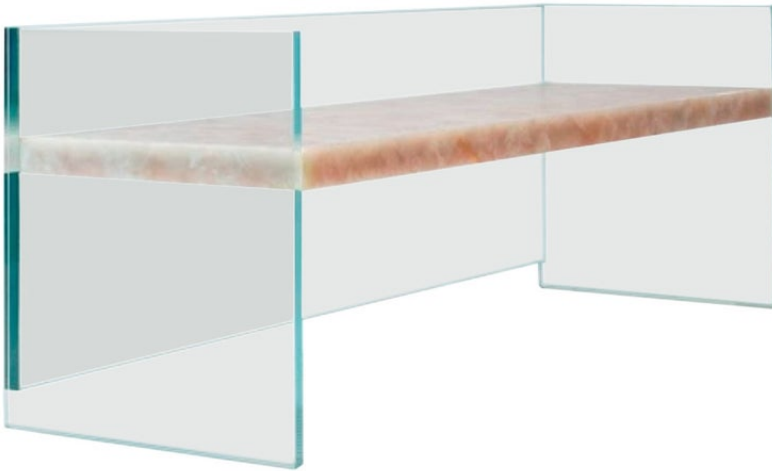

Where We First Met Seater by Claste

PRICE	€25,830
PRODUCT URL	View online
DESIGNERS	Claste
DIMENSIONS (CM)	47.6 x 152.4 x 55.9 cm
DIMENSIONS (INCHES)	18.7 x 60 x 22 in
EDITION	Limited Edition
LEAD TIME	7-8 Weeks
ADDITIONAL INFORMATION	Made to order creations can be done: please contact us for any request.
MATERIALS	Glass, Marble, Stone

DESIGNER

Claste

Claste is a design studio known for its architectural approach to furniture and lighting, emphasizing material integrity and structural elegance. The studio's work features clean lines, refined details, and an interplay between solid and transparent elements. Claste often utilizes metals, glass, and wood to produce highly crafted pieces that blend