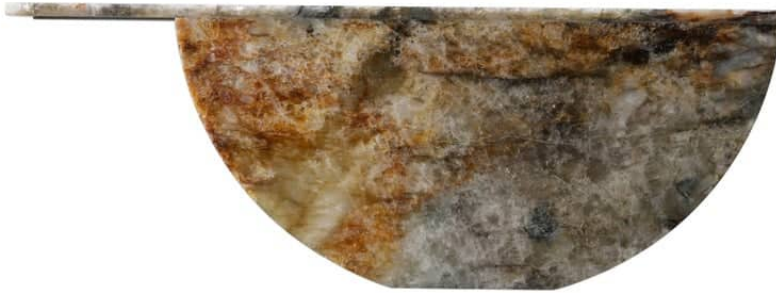

SST017 Coffee Table by Stone Stackers

PRICE	€4,730
PRODUCT URL	View online
DESIGNERS	Stone Stackers
DIMENSIONS (CM)	57.5 x 119 x 43 cm
DIMENSIONS (INCHES)	22.64 x 46.86 x 16.93 in
MATERIALS	Marble
EDITION	Limited Edition
LEAD TIME	7-8 Weeks
ADDITIONAL INFORMATION	Made to order creations can be done: please contact us for any request.

DESIGNER

Stone Stackers

Stone Stackers is a contemporary design and sculptural practice dedicated to the creation of balanced, architectural compositions in natural stone. Founded by Italian-based husband-and-wife duo Shilpa Srinivas and Paolo Ciacci, the studio explores principles of physical equilibrium and visual harmony through vertical and horizontal arrangements that appear at once monumental and delicately poised. Working with raw or lightly finished stone, Stone Stackers embraces the inherent weight, texture, and chromatic variation of marble as central aesthetic elements. Each piece reflects a deep understanding of the material's geological character, allowing natural

a modern sculptural sensibility, resulting in works that function equally as art objects and functional design. Sustainability is integral to the practice. Through a partnership with renowned marble company Simeg Marmi, Stone Stackers gains access to discarded marble blocks, which are reassembled into refined, enduring creations. This process ensures a strong connection to landscape and origin while minimizing waste. Defined by freedom in making and exceptional craftsmanship, each piece embodies timelessness, designed to endure across contemporary interiors, public spaces, and outdoor environments.