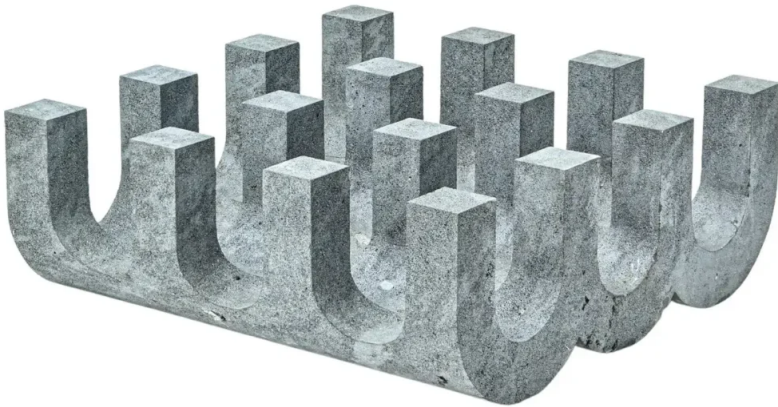

KETL XL Coffee Table by Mesawa

PRICE	€16,500
PRODUCT URL	View online
DESIGNERS	Mesawa
DIMENSIONS (CM)	120 x 120 x 45 cm
DIMENSIONS (INCHES)	47.2 x 47.2 x 17.7 in
MATERIALS	Stone
EDITION	One of a Kind
LEAD TIME	7-8 Weeks
ADDITIONAL INFORMATION	Made to order creations can be done: please contact us for any request.

DESIGNER

Mesawa

Mesawa is a Mexican design brand founded by architect Santiago Sierra and designer Diego Linares, born from a shared commitment to experimentation, material integrity, and functional clarity. Rooted in deep research and continuous exploration, Mesawa's furniture is defined by refined contrasts, where industrial steel is elevated through precise craftsmanship and paired with materials of differing nature to achieve a modern, minimalist expression. Steel lies at the core of the brand's identity, shaping structures that are both subtle and expressive through clean, restrained lines. This language is further expanded in Mesawa's recent Volcanic series, which

steel with volcanic stone. The result is a collection that emphasizes materiality, versatility, and a bold spirit of experimentation within contemporary furniture design. At the heart of Mesawa is the belief that furniture must serve a clear purpose beyond decoration. Each piece is conceived for use, with form emerging from function and necessity. Through a process of reduction and dematerialization, the brand preserves empty space as an essential design element, allowing each object to exist with clarity, balance, and quiet presence within the home.