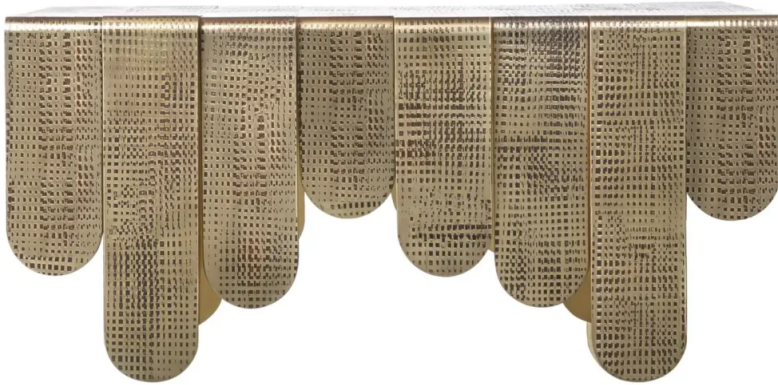

Xilo Coffee Table by De Castelli

PRICE	€11,090
PRODUCT URL	View online
DESIGNERS	De Castelli
DIMENSIONS (CM)	66 x 96 x 45 cm
DIMENSIONS (INCHES)	25.9 x 37.7 x 17.7 in
MATERIALS	Metal
EDITION	Limited Edition
LEAD TIME	7-8 Weeks
ADDITIONAL INFORMATION	Made to order: creations can be done: please contact us for any request.

DESIGNER

De Castelli

De Castelli is a leading Italian manufacturer renowned for its innovative metal furniture and architectural surfaces. Founded over 70 years ago, the company pioneers advanced finishing techniques applied to brass, copper, steel, and bronze, collaborating closely with architects and designers globally. Their work balances industrial precision with artistic expression, creating pieces and panels

that serve as both functional elements and decorative art. De Castelli extensive portfolio includes bespoke commissions and standard collections that have become staples in high-end interiors. Their commitment to materials research and sustainability positions them at the forefront of contemporary metal design.