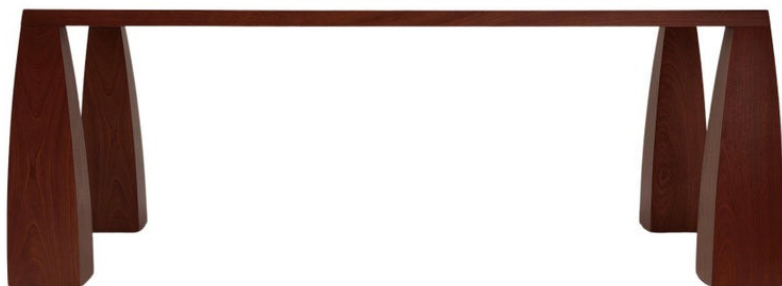

## Khram Dining Table by Aède Studios

PRICE	€13,200
PRODUCT URL	<a href="#">View online</a>
DESIGNERS	Aède Studios
DIMENSIONS (CM)	200 x 100 x 75 cm
DIMENSIONS (INCHES)	79 x 40 x 30 in
MATERIALS	Wood
EDITION	Limited Edition
LEAD TIME	7-8 Weeks
ADDITIONAL INFORMATION	Made to order creations can be done: please contact us for any request.