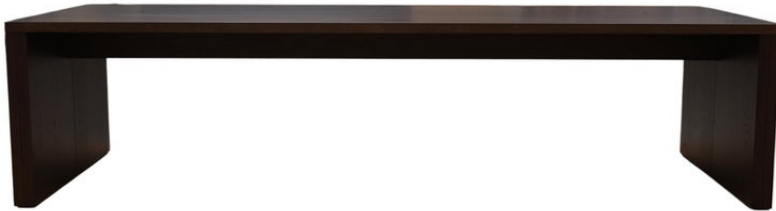

Caldow Dining Table by Daniel Poole

| | |
|------------------------|---|
| PRICE | €24,810 |
| PRODUCT URL | View online |
| MATERIALS | Wood, Oak |
| DESIGNERS | Daniel Poole |
| DIMENSIONS (CM) | 100 x 300 x 74 cm |
| DIMENSIONS (INCHES) | 39.37 x 118.11 x 29.13 in |
| EDITION | Limited Edition |
| LEAD TIME | 7-8 Weeks |
| ADDITIONAL INFORMATION | Made to order creations can be done: please contact us for any request. |

DESIGNER

Daniel Poole

British designer Daniel Poole produces lighting and furniture characterized by streamlined, elegant forms and meticulous quality. His work frequently merges mid-century modern inspiration with contemporary manufacturing, creating pieces that are both familiar and fresh. Poole's use of metalwork and natural finishes imparts warmth and structural clarity to