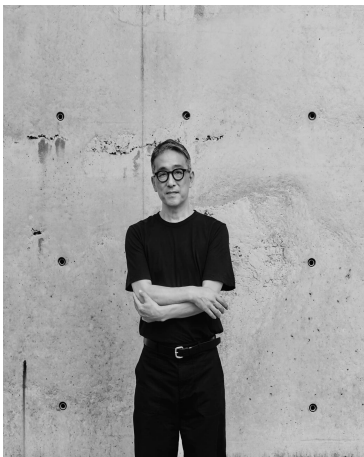

## Graffiti Project Shelves by Wonwoo Koo

PRICE	€6,320
PRODUCT URL	<a href="#">View online</a>
DESIGNERS	Wonwoo Koo
DIMENSIONS (CM)	35 x 78.7 x 45 cm
DIMENSIONS (INCHES)	13.7 x 31 x 17.7 in
MATERIALS	Wood
EDITION	Limited Edition
LEAD TIME	7-8 Weeks
ADDITIONAL INFORMATION	Made to order creations can be done: please contact us for any request.

### DESIGNER

## Wonwoo Koo

Wonwoo Koo is a Korean designer whose practice approaches furniture and object design as a form of sculptural inquiry. Working at the intersection of experimentation and craftsmanship, he explores new material technologies alongside traditional making techniques, allowing process to play an active role in shaping form. Central to Koo's work is a nuanced tension between rigid structure and fluid expression. His objects oscillate between the engineered and the organic, revealing a careful balance of control and intuition. Structural clarity is softened through subtle curves, refined surfaces, and an acute sensitivity to proportion. Whether developed as prototypes or