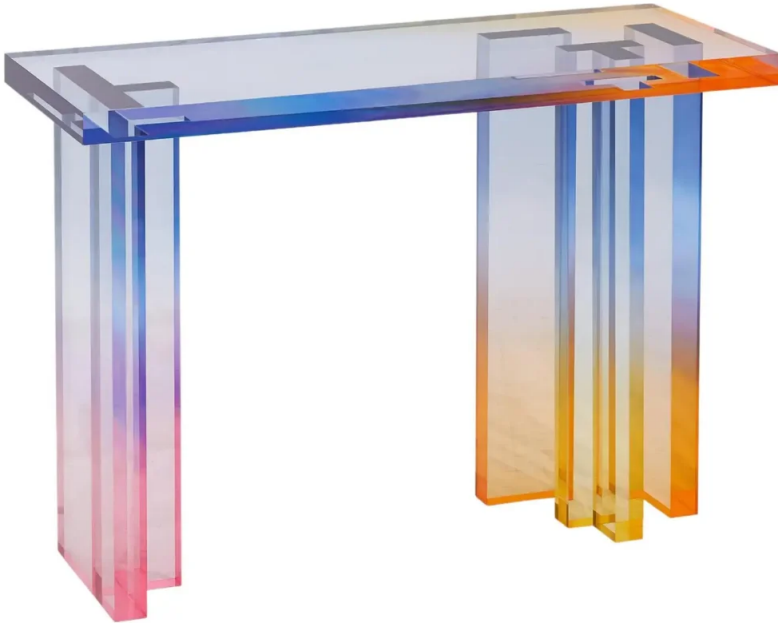

Console Table 01 by Saerom Yoon

PRICE	€16,500
PRODUCT URL	View online
DESIGNERS	Saerom Yoon
DIMENSIONS (CM)	110 x 43 x 80 cm
DIMENSIONS (INCHES)	44 x 17 x 32 in
MATERIALS	Resin
EDITION	Limited Edition of 8
LEAD TIME	7-8 Weeks
ADDITIONAL INFORMATION	Made to order creations can be done: please contact us for any request.

DESIGNER

Saerom Yoon

Korean designer Saerom Yoon is internationally recognized for his ethereal furniture and objects that explore transparency, color gradients, and optical effects. His signature "Gradient Series" utilizes layers of colored acrylic to create shifting hues and depth, drawing inspiration from natural landscapes and atmospheric conditions. Yoon's work combines high-level craftsmanship

with conceptual artistry, positioning his pieces as both functional objects and optical experiences. By manipulating light, reflection, and material layering, he invites viewers to engage with furniture in new sensory ways, blurring the boundaries between art installation and daily-use object.