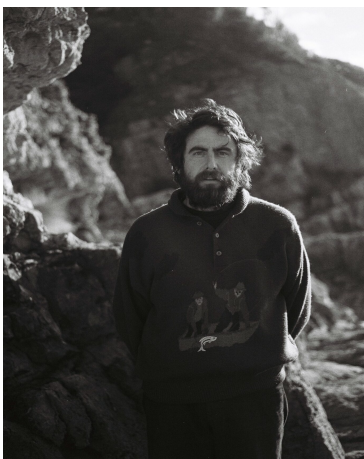

Steel Screen by Michael Gittings

PRICE	€3,630
PRODUCT URL	View online
DESIGNERS	Michael Gittings
DIMENSIONS (CM)	30 x 180 x 200 cm
DIMENSIONS (INCHES)	11.8 x 70.8 x 78.7 in
EDITION	One of a Kind
LEAD TIME	7-8 Weeks
ADDITIONAL INFORMATION	Made to order creations can be done: please contact us for any request.
MATERIALS	Metal, Stainless Steel, Steel

DESIGNER

Michael Gittings

Michael Gittings (b. 1989) is an Australian designer and sculptor whose practice resides at the intersection of art and functional design, drawing deeply on the natural environment of regional New South Wales where he grew up. Raised navigating the landscape through hunting and fishing with his father, Gittings developed a profound, intuitive connection to nature's processes—such as the seasonal shedding of bark and the changing forms of flowers