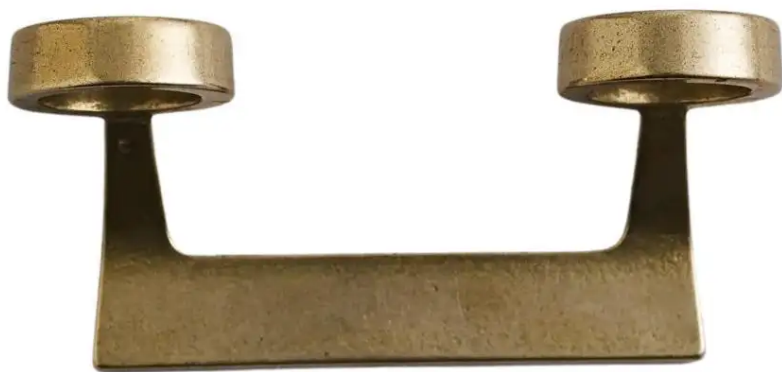

Brass Duo Bottle Bracket by Henry Wilson

PRICE	€230
PRODUCT URL	View online
DESIGNERS	Henry Wilson
DIMENSIONS (CM)	7 x 15 x 6 cm
DIMENSIONS (INCHES)	2.7 x 6 x 2.3 in
MATERIALS	Metal, Brass
EDITION	Limited Edition
LEAD TIME	7-8 Weeks
ADDITIONAL INFORMATION	Made to order creations can be done: please contact us for any request.

DESIGNER

Henry Wilson

Sydney-based industrial designer Henry Wilson advances a language of elemental forms and enduring materials, privileging permanence over spectacle. Educated in Canberra, at RISD, and at Design Academy Eindhoven, he returned to Australia to found his studio in 2012. Wilson's objects—hardware, furniture, and lighting—embrace the traces of casting and handwork, revealing process as an aesthetic