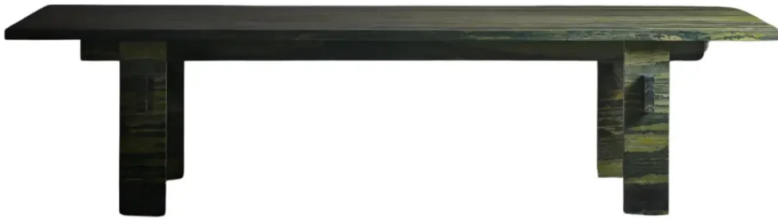

Majesty Dining Table by Kreoo

PRICE	€55,080
PRODUCT URL	View online
DESIGNERS	Kreoo
DIMENSIONS (CM)	100 x 300 x 74 cm
DIMENSIONS (INCHES)	39.3 x 118.1 x 29.1 in
EDITION	Limited Edition
LEAD TIME	5-6 Weeks
ADDITIONAL INFORMATION	Made to order creations can be done: please contact us for any request.
MATERIALS	Marble, Stone, Travertine

DESIGNER

Kreoo

Kreoo is an Italian atelier devoted to the timeless dialogue between marble, stone, and contemporary design. Rooted in the vision of a master craftsman, it has grown into a modern enterprise that honors heritage while embracing innovation. Each creation follows a meticulous journey: from the careful selection of raw material to advanced treatments, masterful workmanship, rigorous inspection, and precise installation. Through this process, age-old materials are transformed into works that embody both artistry and function, giving form to the