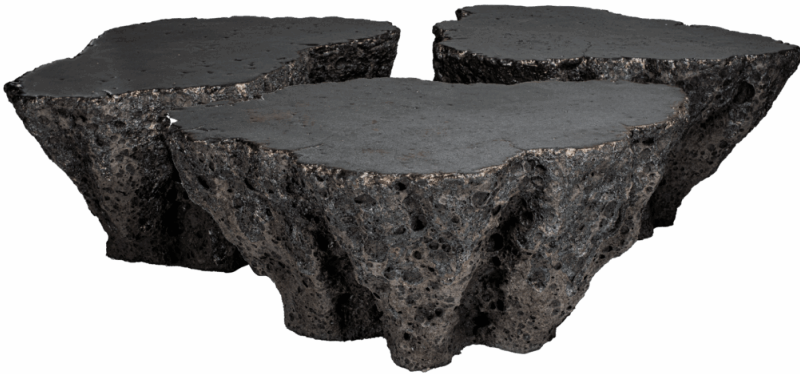

Set Of 3 Geoprimitive 137 Coffee Tables by Niclas Wolf

PRICE €16,200

PRODUCT URL [View online](#)

DESIGNERS Niclas Wolf

DIMENSIONS (CM) 53 x 78 x 34 cm, 55 x 75 x 34 cm, 61 x 79 x 34 cm

DIMENSIONS (INCHES) 20.9 x 30.7 x 13.4 in, 21.7 x 29.5 x 13.4 in, 24 x 31.1 x 13.4 in

MATERIALS Ceramic

EDITION One of a Kind

LEAD TIME 7-8 Weeks

ADDITIONAL INFORMATION **Made to order creations** can be done: please contact us for any request.

DESIGNER

Niclas Wolf

Niclas Wolf's practice emerges from a profound attunement to the natural world. In his daily life, he searches, gathers, and records elements that resonate with him—transforming the earth's resources so that the unseen becomes tangible. His creative process is a union of body and mind, soul and thought, hands and breath, allowing material to embody both physical presence and poetic intent. Rooted in experimentation, Wolf's works are layered narratives composed from

the textures, colors, and energies of his surroundings. Tectonic structures and geological phenomena serve as enduring sources of inspiration, guiding his exploration into how nature's formative forces can be translated into contemporary design. The resulting collections are speculative yet grounded—objects shaped by deep time and natural processes, yet refined through the immediacy and intimacy of the artist's hand.