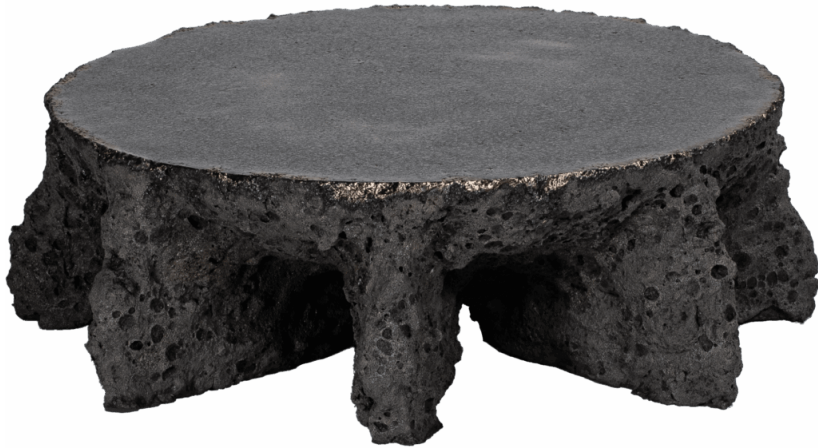

Geoprimitive 130 Ceramic Plate by Niclas Wolf

PRICE	€770
PRODUCT URL	View online
DESIGNERS	Niclas Wolf
DIMENSIONS (CM)	Ø 39 x 13 cm
DIMENSIONS (INCHES)	Ø 15.4 x 5.1 in
MATERIALS	Ceramic
EDITION	One of a Kind
LEAD TIME	7-8 Weeks
ADDITIONAL INFORMATION	Made to order creations can be done: please contact us for any request.

the textures, colors, and energies of his surroundings. Tectonic structures and geological phenomena serve as enduring sources of inspiration, guiding his exploration into how nature's formative forces can be translated into contemporary design. The resulting collections are speculative yet grounded—objects shaped by deep time and natural processes, yet refined through the immediacy and intimacy of the artist's hand.