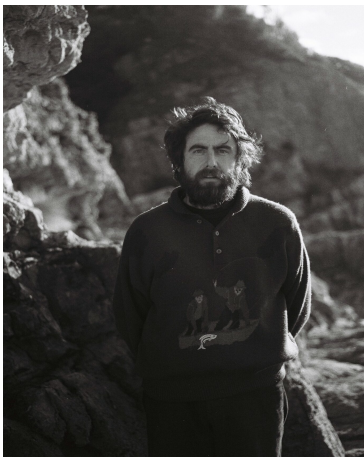

I Found You In The Forest Dreaming Shelves by Michael Gittings

PRICE	€41,080
PRODUCT URL	View online
DESIGNERS	Michael Gittings
DIMENSIONS (CM)	50 x 110 x 200 cm
DIMENSIONS (INCHES)	19.7 x 43.3 x 78.7 in
EDITION	One of a Kind
LEAD TIME	7-8 Weeks
ADDITIONAL INFORMATION	Made to order creations can be done: please contact us for any request.
MATERIALS	Metal, Copper, Stainless Steel, Steel

DESIGNER

Michael Gittings

Michael Gittings (b. 1989) is an Australian designer and sculptor whose practice resides at the intersection of art and functional design, drawing deeply on the natural environment of regional New South Wales where he grew up. Raised navigating the landscape through hunting and fishing with his father, Gittings developed a profound, intuitive connection to nature's processes—such as the seasonal shedding of bark and the changing forms of flowers