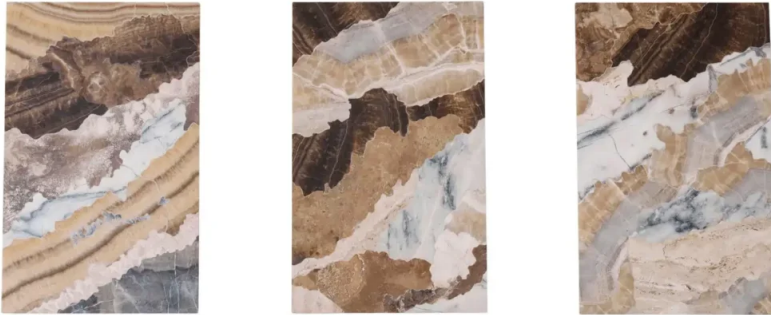

Set of Three Aerial Views of The Andes and Amazon by RF Studio

PRICE	€18,000
PRODUCT URL	View online
DESIGNERS	RF Studio
DIMENSIONS (CM)	3 x 75 x 120 cm
DIMENSIONS (INCHES)	1.2 x 29.5 x 47.2 in
MATERIALS	Stone
EDITION	One of a Kind
LEAD TIME	7-8 Weeks
ADDITIONAL INFORMATION	Made to order creations can be done: please contact us for any request.

DESIGNER

RF Studio

RF Studio is a Lima-based experimental art and architecture practice led by Rafael Freyre. The studio explores the interface between built environments and natural ecosystems, creating handcrafted pieces and site-specific projects in dialogue with local landscape

and materials. Known for work shown internationally, RF Studio draws on Peru's geological heritage and artisanal knowledge to craft design that is both poetic and rooted in place.