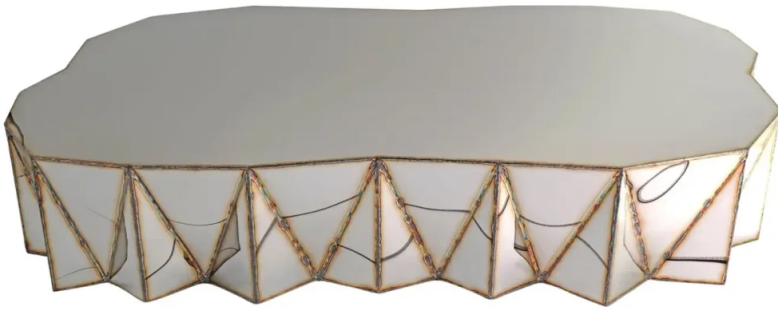

Jagged Edge Genius Loci Table in Mirror-Polished Stainless Steel by Julian Mayor

PRICE	€13,200
PRODUCT URL	View online
DESIGNERS	Julian Mayor
DIMENSIONS (CM)	100 x 154 x 35 cm
DIMENSIONS (INCHES)	39.3 x 60.6 x 13.7 in
EDITION	Limited Edition of 8
LEAD TIME	7-8 Weeks
ADDITIONAL INFORMATION	Made to order creations can be done: please contact us for any request.

MATERIALS	Metal, Stainless Steel, Steel
-----------	-------------------------------

DESIGNER

Julian Mayor

Born in 1976 in the United Kingdom, Julian Mayor is a British artist and designer based in Doncaster, South Yorkshire. His sculptural practice sits at the intersection of industrial precision and expressive form, merging digital design with the tactility of handcrafted metalwork. Working primarily with welded sheet metal, Mayor transforms computer-generated models into striking three-dimensional forms through cutting, folding, and welding—creating works that balance geometry with organic imperfection. Mayor earned a BA in Industrial Design from the University of Northumbria (1998) and an MA in Design Products from the Royal College of Art (2000), where he studied

narrative. His work has been exhibited internationally at institutions such as the Victoria and Albert Museum (London), the Museum of Arts and Design (New York), MUDAC (Lausanne), and Yorkshire Sculpture Park (UK). Notable public art commissions include a series of permanent sculptural benches installed behind Tate Britain in Pimlico, London—demonstrating his ability to merge artistic vision with functional design. Exploring scale, light, and interaction, Mayor’s metal sculptures and contemporary furniture invite viewers into a shifting visual dialogue—monumental in presence, yet intimate in tone. His process, reminiscent of three-dimensional origami, transforms industrial materials