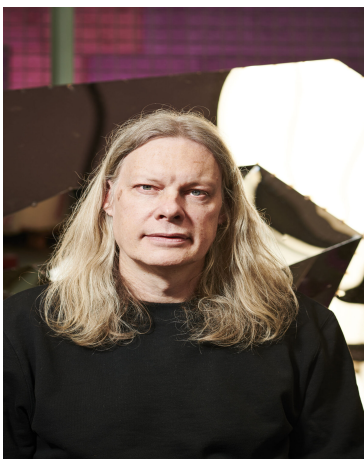

Heavy Water Gueridon in Welded Mirror-Polished Stainless Steel by Julian Mayor

PRICE	€13,200
PRODUCT URL	View online
DESIGNERS	Julian Mayor
DIMENSIONS (CM)	100 x 100 x 89 cm
DIMENSIONS (INCHES)	39.3 x 39.3 x 35 in
MATERIALS	Metal
EDITION	Limited Edition of 8
LEAD TIME	7-8 Weeks
ADDITIONAL INFORMATION	Made to order creations can be done: please contact us for any request.

DESIGNER

Julian Mayor

Born in 1976 in the United Kingdom, Julian Mayor is a British artist and designer based in Doncaster, South Yorkshire. His sculptural practice sits at the intersection of industrial precision and expressive form, merging digital design with the tactility of handcrafted metalwork. Working primarily with welded sheet metal, Mayor transforms computer-generated models into striking three-dimensional forms through cutting, folding, and welding—creating works that balance geometry with organic imperfection. Mayor earned a BA in Industrial Design from the University of Northumbria (1998) and an MA in Design Products from the Royal College of Art (2000), where he studied under Ron Arad. His early career spanned design consultancy in Northern California and collaborations with leading London studios, including Pentagram and Tom Dixon. This cross-disciplinary experience informs his approach to material