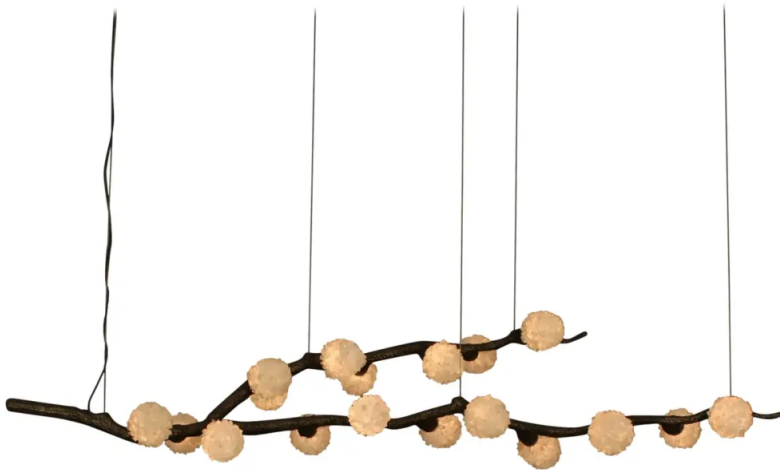

## Winter VI Pendant Lamp by Aver

PRICE	€14,480
PRODUCT URL	<a href="#">View online</a>
DESIGNERS	Aver
DIMENSIONS (CM)	45 x 167 x 30 cm
DIMENSIONS (INCHES)	18.5 x 65.7 x 11.8 in
MATERIALS	Glass, Metal, Stone, Quartz
EDITION	Limited Edition
LEAD TIME	7-8 Weeks
ADDITIONAL INFORMATION	Made to order creations can be done: please contact us for any request.

### DESIGNER

## Aver

Jefferson Aver Design is a contemporary design studio recognized for its innovative approach to furniture and spatial objects that blend material experimentation with refined craftsmanship. Rooted in a philosophy that emphasizes the harmony between form and function, the studio