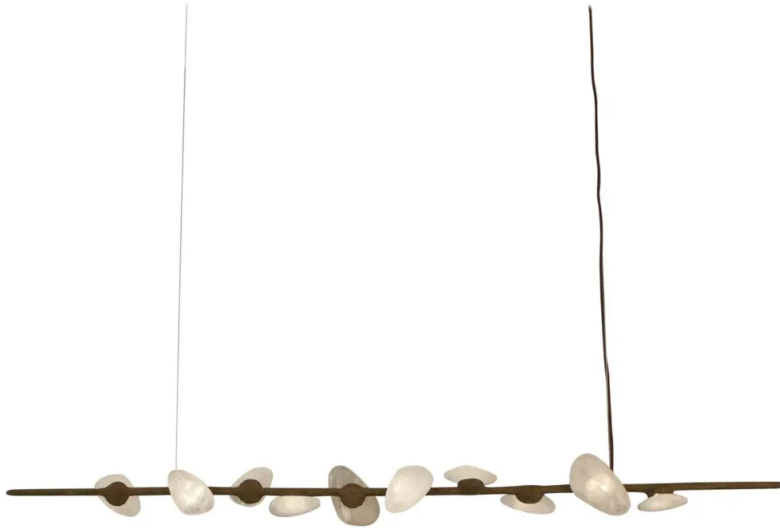

Delphi IV Pendant Lamp by Aver

PRICE	€8,140
PRODUCT URL	View online
DESIGNERS	Aver
DIMENSIONS (CM)	14 x 185 x 18 cm
DIMENSIONS (INCHES)	5.5 x 72.8 x 7 in
MATERIALS	Glass, Metal, Stone, Crystals, Quartz
EDITION	Limited Edition
LEAD TIME	7-8 Weeks
ADDITIONAL INFORMATION	Made to order creations can be done: please contact us for any request.

DESIGNER

Aver

Jefferson Aver Design is a contemporary design studio recognized for its innovative approach to furniture and spatial objects that blend material experimentation with refined craftsmanship. Rooted in a philosophy that emphasizes the harmony between form and function, the studio

creates collections that are simultaneously sculptural and highly usable. Their work often explores diverse materials, including wood, metal, and mixed media, resulting in designs that exhibit textural richness alongside architectural clarity.