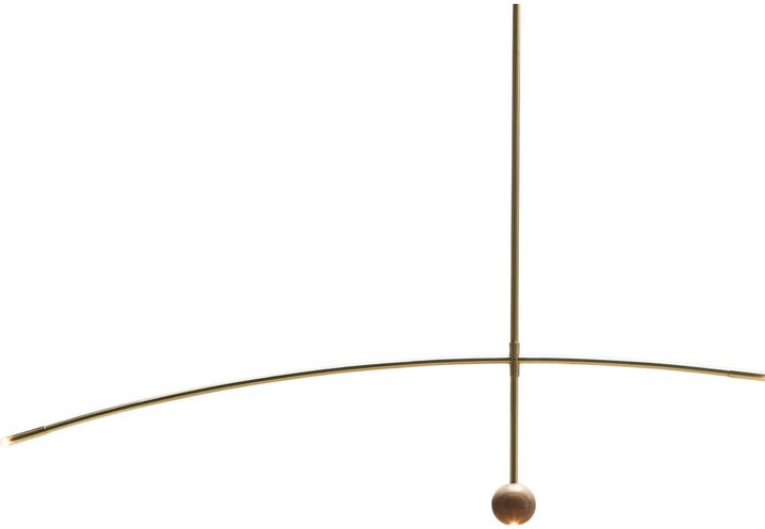

Brass and Wood Luminária Flutua by Atelier Andre Ferri

PRICE	€2,990
PRODUCT URL	View online
DESIGNERS	Atelier Andre Ferri
DIMENSIONS (CM)	180 x 40 cm
DIMENSIONS (INCHES)	71 x 16 in
EDITION	One of a Kind
LEAD TIME	7-8 Weeks
ADDITIONAL INFORMATION	Made to order creations can be done: please contact us for any request.
MATERIALS	Metal, Wood, Aluminum , Brass

DESIGNER

Atelier Andre Ferri

André Ferri is a Brazilian furniture designer based in Belo Horizonte, born in 1990, with a background in Architecture and Urban Planning and a specialization in Furniture Design. After working professionally in architecture until 2015, Ferri shifted his practice to focus exclusively on furniture, developing both independent, original works and collaborative designs with manufacturers. Wood is central to Ferri's practice, serving as the primary medium through which he explores form,