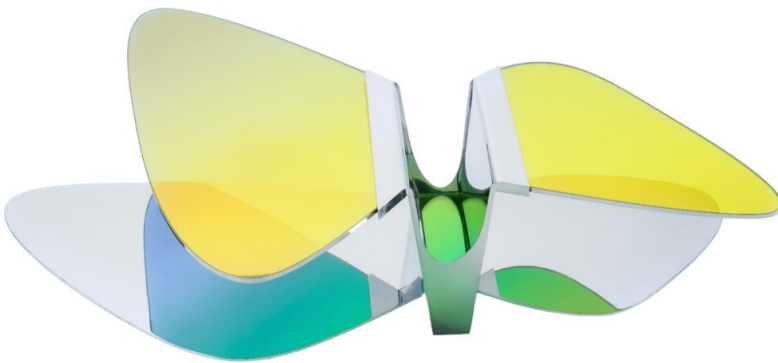

## Sculptural Dichroic Glass Coffee Table by ODA LIK Studio

PRICE	€90,750
PRODUCT URL	<a href="#">View online</a>
DESIGNERS	ODA LIK Studio
DIMENSIONS (CM)	89x135x34
EDITION	Limited Edition
LEAD TIME	19 - 20 Weeks
ADDITIONAL INFORMATION	Made to order creations can be done: please contact us for any request.
MATERIALS	Glass, Metal, Stainless Steel, Steel

colour, and visual experience. Through the use of reflective materials, light, and spatial composition, ODA LIK creates pieces that shift with movement and context, blurring the boundary between object and experience. Its work is defined by a strong visual language and a focus on atmosphere, transformation, and sensory engagement.